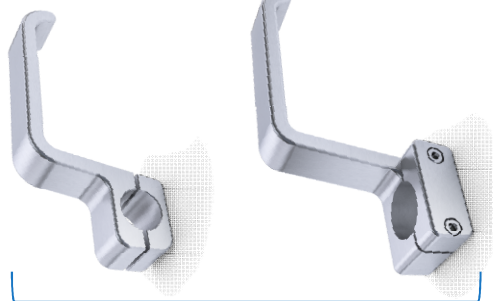

Have the safety of your customers and employees at heart

Hands Free Door Opener

LePortier door openers are the perfect sanitary solution in commercial door handles. Keep customers and employees safe in today's new normal with an innovative handle design made to use your forearm when opening doors, keeping all hands clean.

Fits on 95% of commercial outdoor handles

- ▶ Designed to open doors using forearm
- ▶ Clean and safe
- ▶ Easy and intuitive
- ▶ Well integrated design
- ▶ Robust and durable, anodized aluminum
- ▶ Easy installation | Easy removal
- ▶ Economical

Fits on: Flat handles

1 in. (25mm) Tubular handles

Patent pending
GB2006996.9

Colours

-  Aluminum
-  Black
-  Brown

Install now to protect your customers and employees

www.leportier.ca
info@leportierhandles.com | 514.634.1334